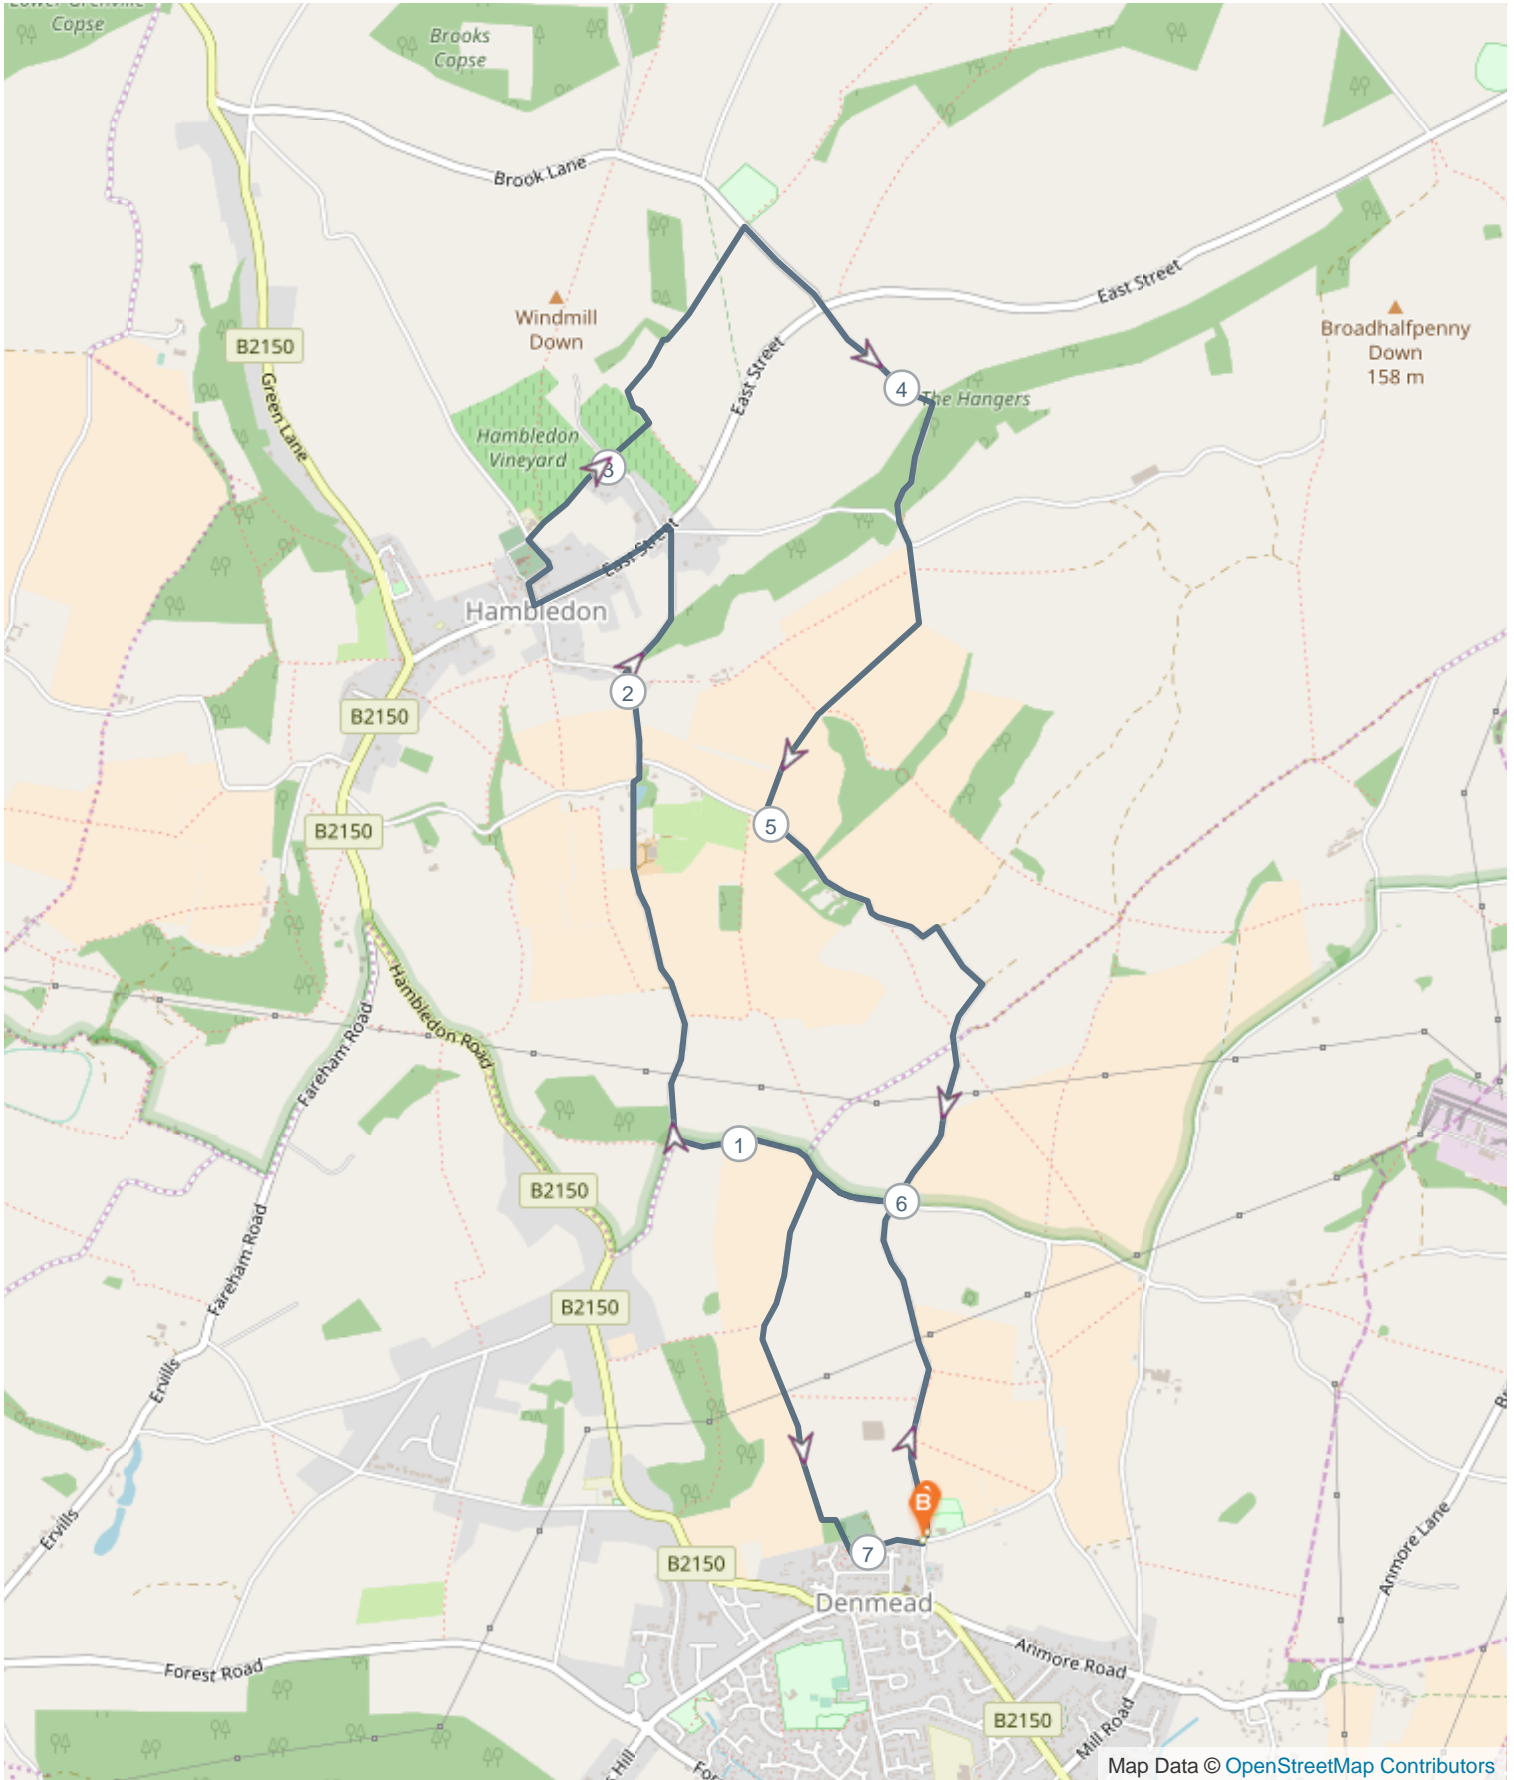

Hambledon Vineyard

Map Data © OpenStreetMap Contributors

ROUTE DIRECTIONS

No	Miles	Turn	Directions
1	0.000		Head north on Kidmore Lane
2	0.620	↙	Turn left onto May's Well Lane
3	1.712	↗	Turn right onto Rushmere Lane
4	1.994	↗	Turn right onto Black Lane
5	2.331	←	Turn left onto East Street
6	2.576	→	Turn right onto High Street
7	2.771	→	Turn right past church onto footpath
8	3.552	→	Turn right onto Brook Lane
9	3.790		Cross junction onto Dogkennel Lane
10	4.983	←	Turn left onto Pitt Hill Lane
11	5.963	↗	Turn right onto May's Well Lane
12	6.156	←	Keep left onto footpath
13	7.111		