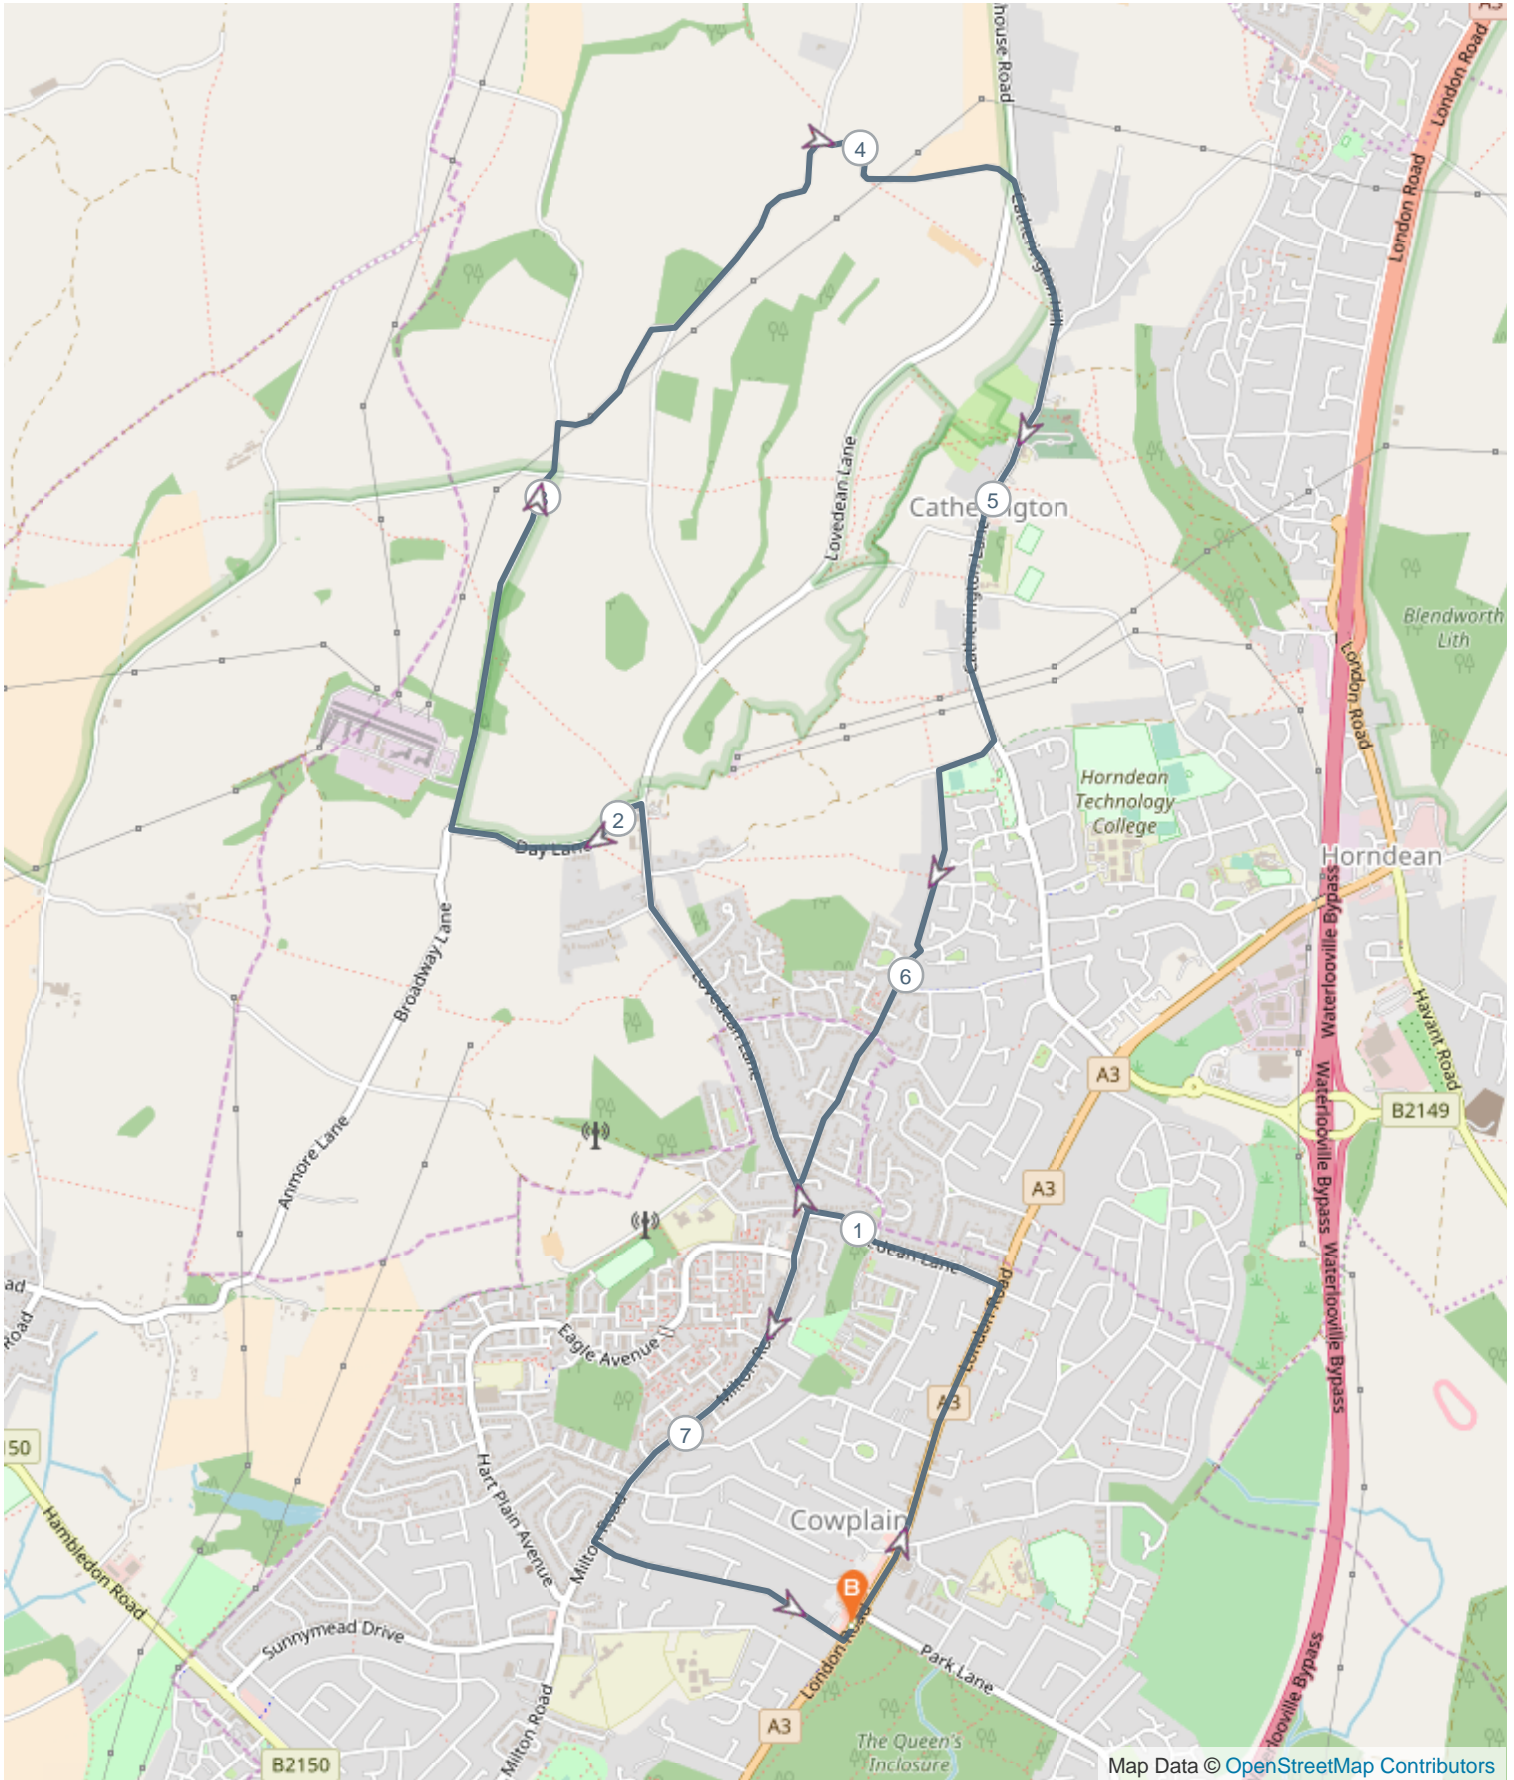

Hinton Manor Lane

Map Data © OpenStreetMap Contributors

ROUTE DIRECTIONS

No	Miles	Turn	Directions
1	0.000		Start on London Road, A3
2	0.674	←	Turn left onto Lovedean Lane
3	1.933	←	Turn left onto Day Lane by Bird in Hand
4	2.330	→	Turn right onto Broadway Lane
5	3.104	→	Turn right
6	3.420	↖	Turn slight left onto Hinton Manor Lane
7	3.918	→	Turn right by farm/barn
8	4.345	↗	Straight over crossroads at bottom, and up hill
9	4.826	↖	Turn left onto Catherington Lane
10	5.411	↗	Turn right onto Crouch Lane
11	5.594	←	Keep left onto Frogmore Lane
12	5.940	→	Turn right onto Frogmore Lane
13	6.439	←	Turn left onto Lovedean Lane
14	6.498	↗	Turn right onto Milton Road
15	7.255	←	Turn left onto Silvester Road
16	7.679	←	Turn left onto London Road, A3
17	7.785		