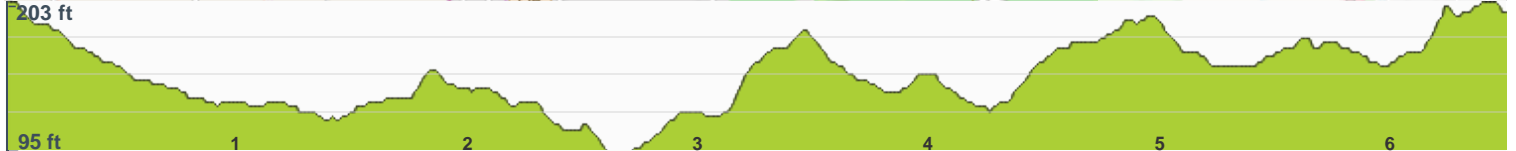

Denmead Loop

ROUTE DIRECTIONS

No	Miles	Turn	Directions
1	0.000		Start on London Road, A3
2	0.000	➔	Turn right onto Silvester Road
3	0.503	➤	Turn left onto Milton Road
4	0.719	➔	Turn right onto Sunnymead Drive
5	1.427	➔	Turn right onto Hambledon Road, B2150
6	1.618	➤	Turn left onto Closewood Road
7	2.284	➤	Turn slight left
8	3.836	↖	Turn slight left onto Purbrook Heath Road
9	4.236	➤	Turn left onto London Road, A3
10	5.451		Keep right onto London Road
11	5.593	➤	Use underpass
12	5.672		Continue on London Road
13	6.499		