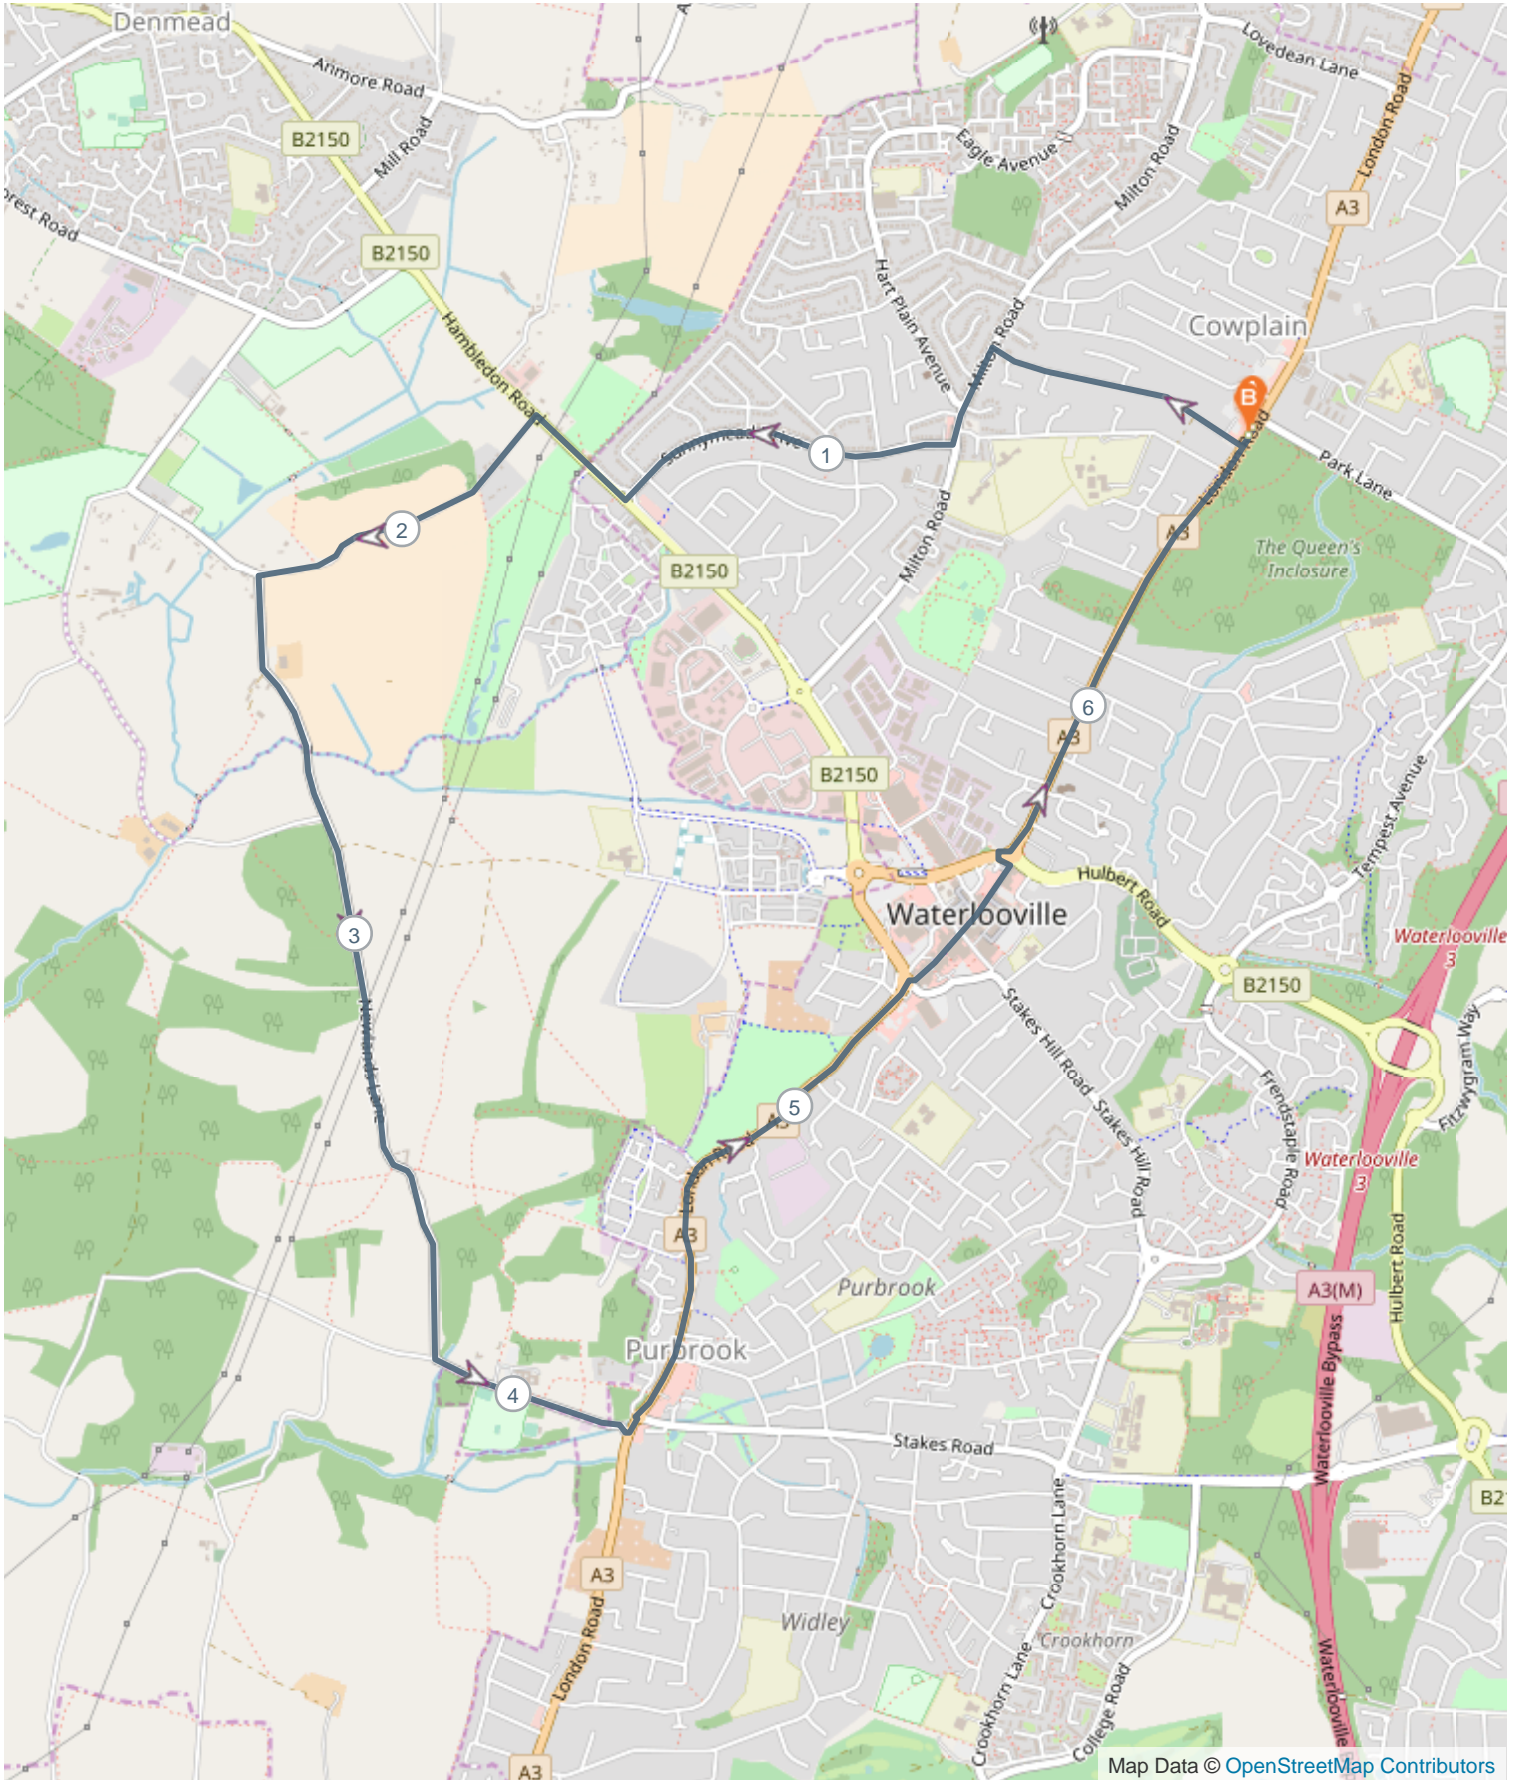

Denmead Loop

ROUTE DIRECTIONS

No	Miles	Turn	Directions
1	0.000		Start on London Road, A3
2	0.000	➔	Turn right onto Silvester Road
3	0.503	➤	Turn left onto Milton Road
4	0.719	➔	Turn right onto Sunnymead Drive
5	1.427	➔	Turn right onto Hambledon Road, B2150
6	1.618	➤	Turn left onto Closewood Road
7	2.284	➤	Turn slight left
8	3.836	↖	Turn slight left onto Purbrook Heath Road
9	4.236	➤	Turn left onto London Road, A3
10	5.451		Keep right onto London Road
11	5.593	➤	Use underpass
12	5.672		Continue on London Road
13	6.499		