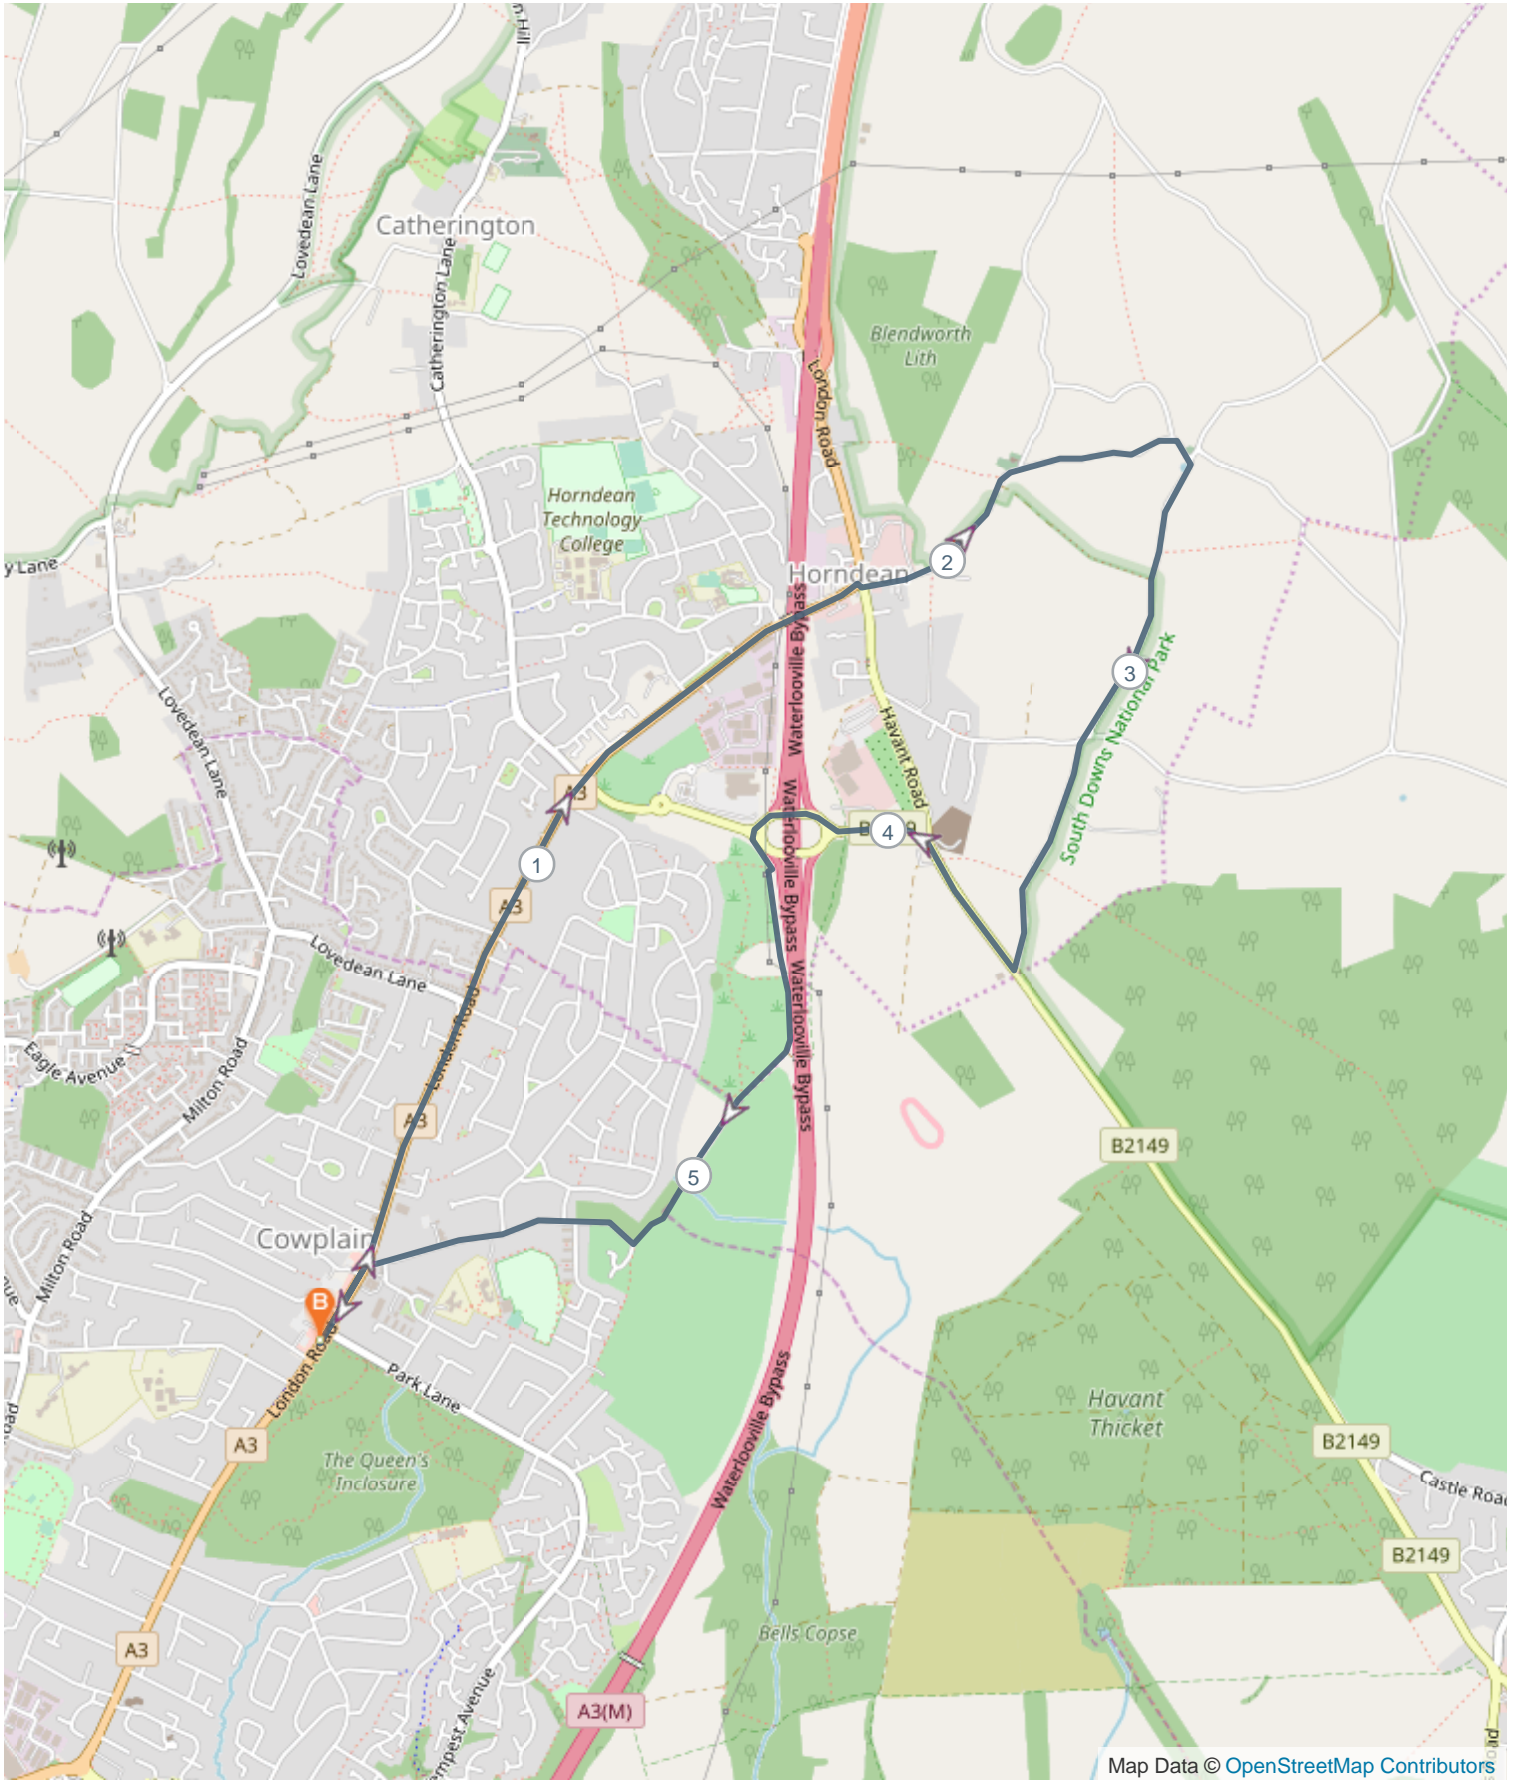

Blendworth Loop

ROUTE DIRECTIONS

No	Miles	Turn	Directions
1	0.000		Start on London Road, A3
2	1.815	↗	Turn right onto Havant Road, B2149
3	1.821	↖	Keep left onto Blendworth Lane
4	2.518	↗	Turn slight right onto Blendworth Lane
5	2.570	↗	Turn slight right onto Pattersons Lane
6	3.131		Cross Rowlands Castle Road
7	3.608	↘	Turn sharp right onto B2149
8	3.870	↖	At roundabout, take exit 1 onto Dell Piece East, B2149
9	4.105		Follow footpath over roundabout (take care crossing road)
10	4.267	↖	Take small dirt footpath
11	5.169	→	Turn right onto road
12	5.696	←	Turn left onto London Road, A3
13	5.824		