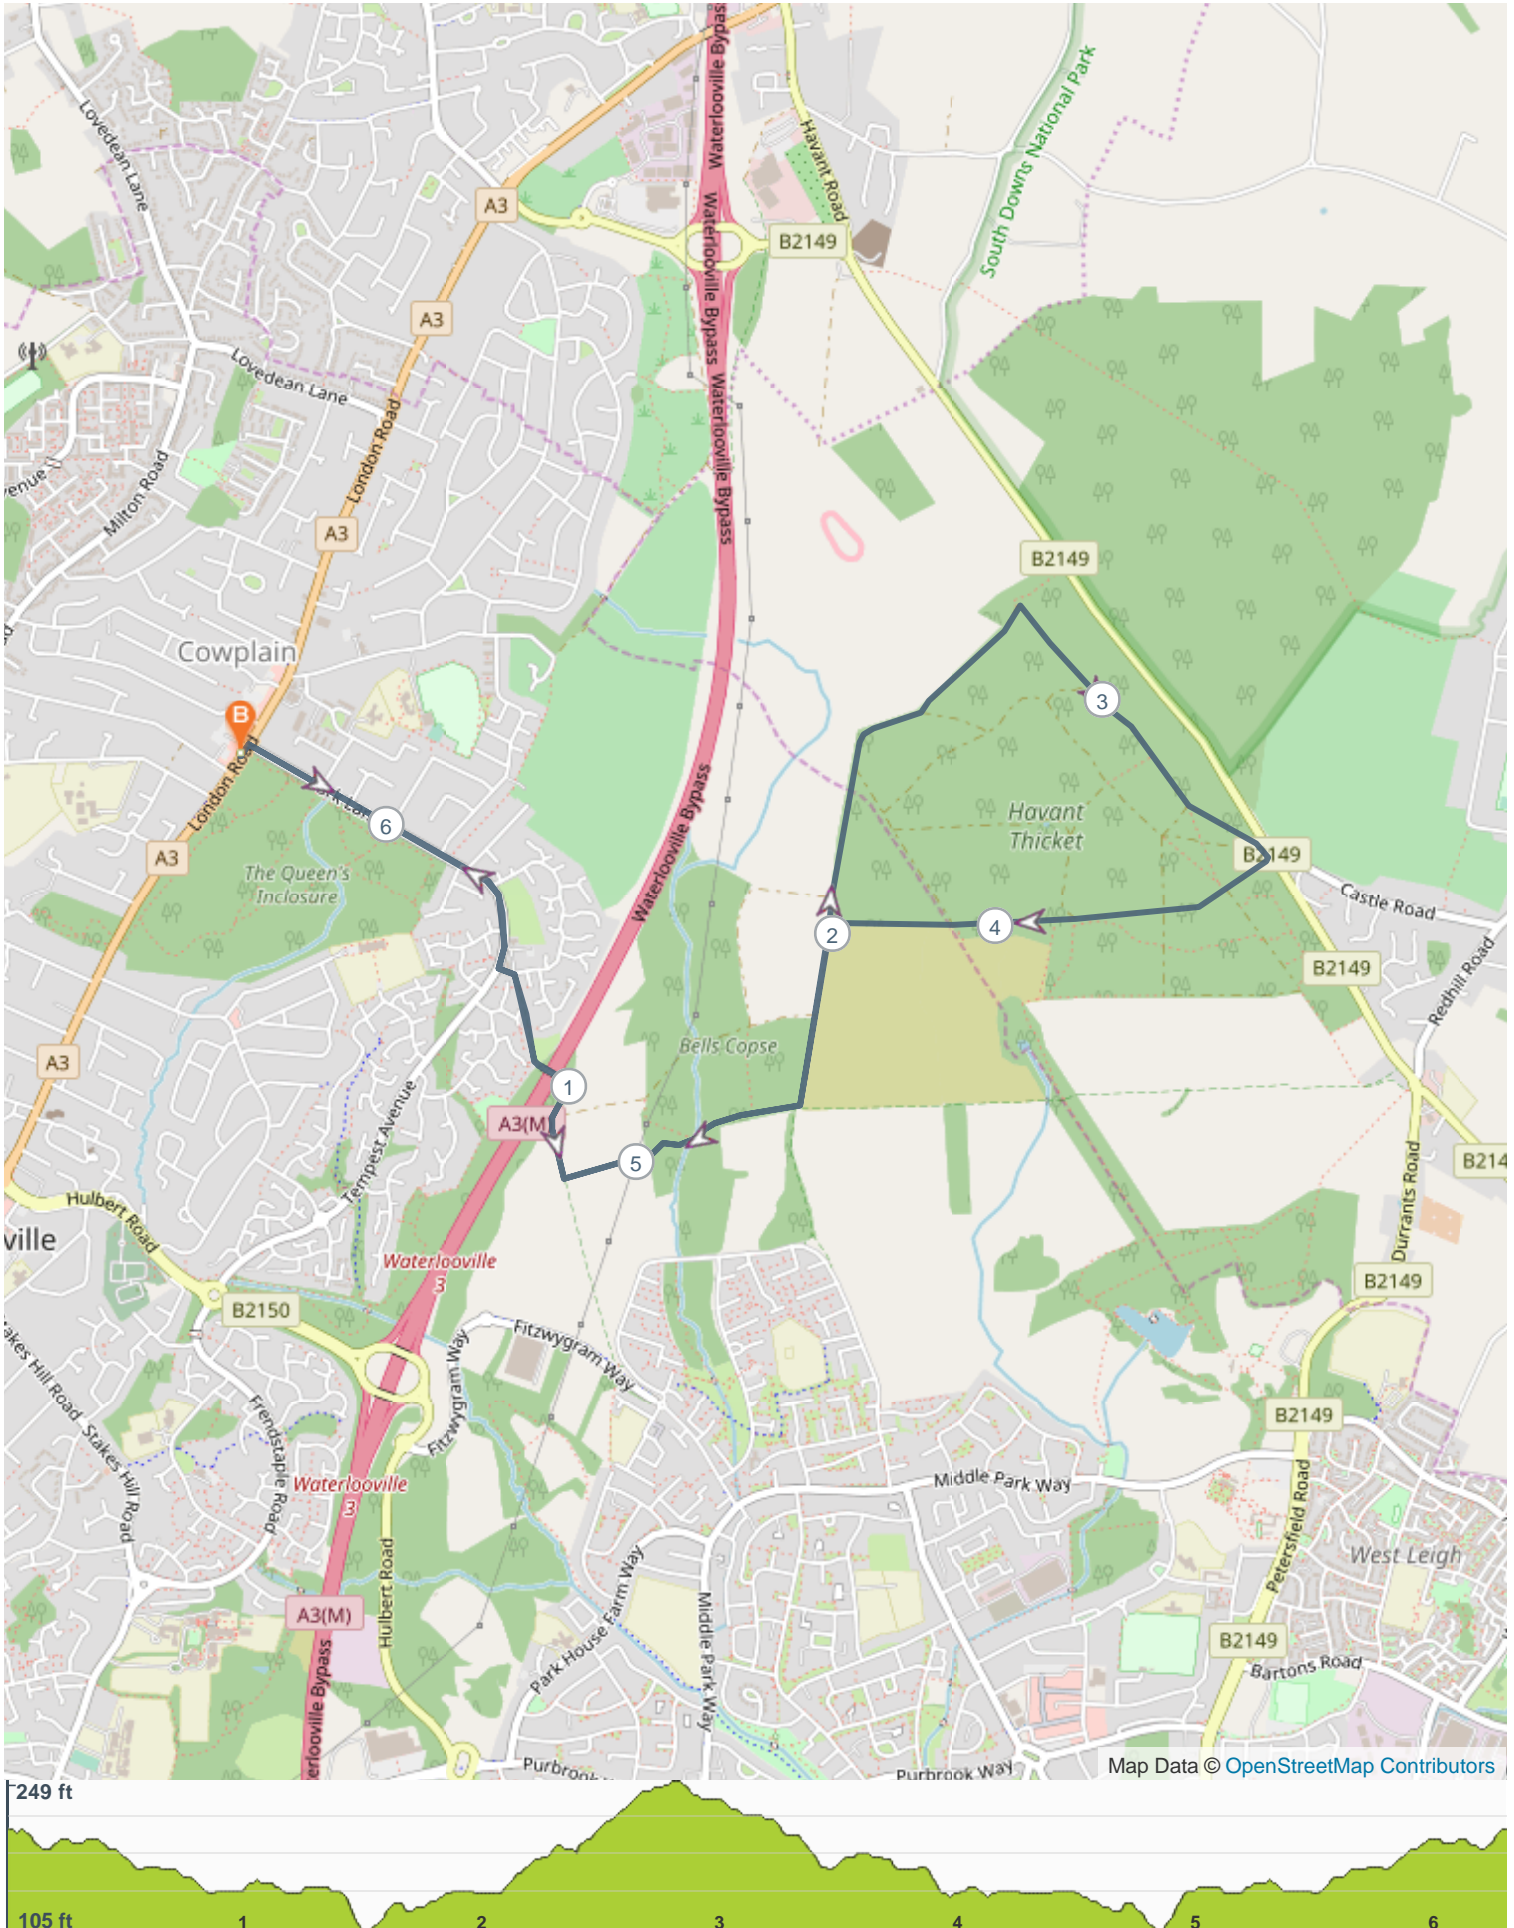

Havant Thicket

ROUTE DIRECTIONS

No	Miles	Turn	Directions
1	0.000		Start on London Road, A3
2	0.016	→	Turn right onto Park Lane
3	0.704	←	Turn left onto Grassmere Way
4	0.735	↗	Turn right onto gravel footpath
5	1.091	←	Turn left onto footpath
6	1.643	←	Turn slight left onto gravel track
7	2.748	→	Turn slight right
8	3.445	↗	Turn right through metal barrier
9	4.195	←	Turn left
10	5.032	→	Turn right onto track
11	5.554	↖	Turn left onto Grassmere Way
12	5.588	→	Turn right onto Tempest Avenue
13	6.294	←	Turn left onto London Road, A3
14	6.296		