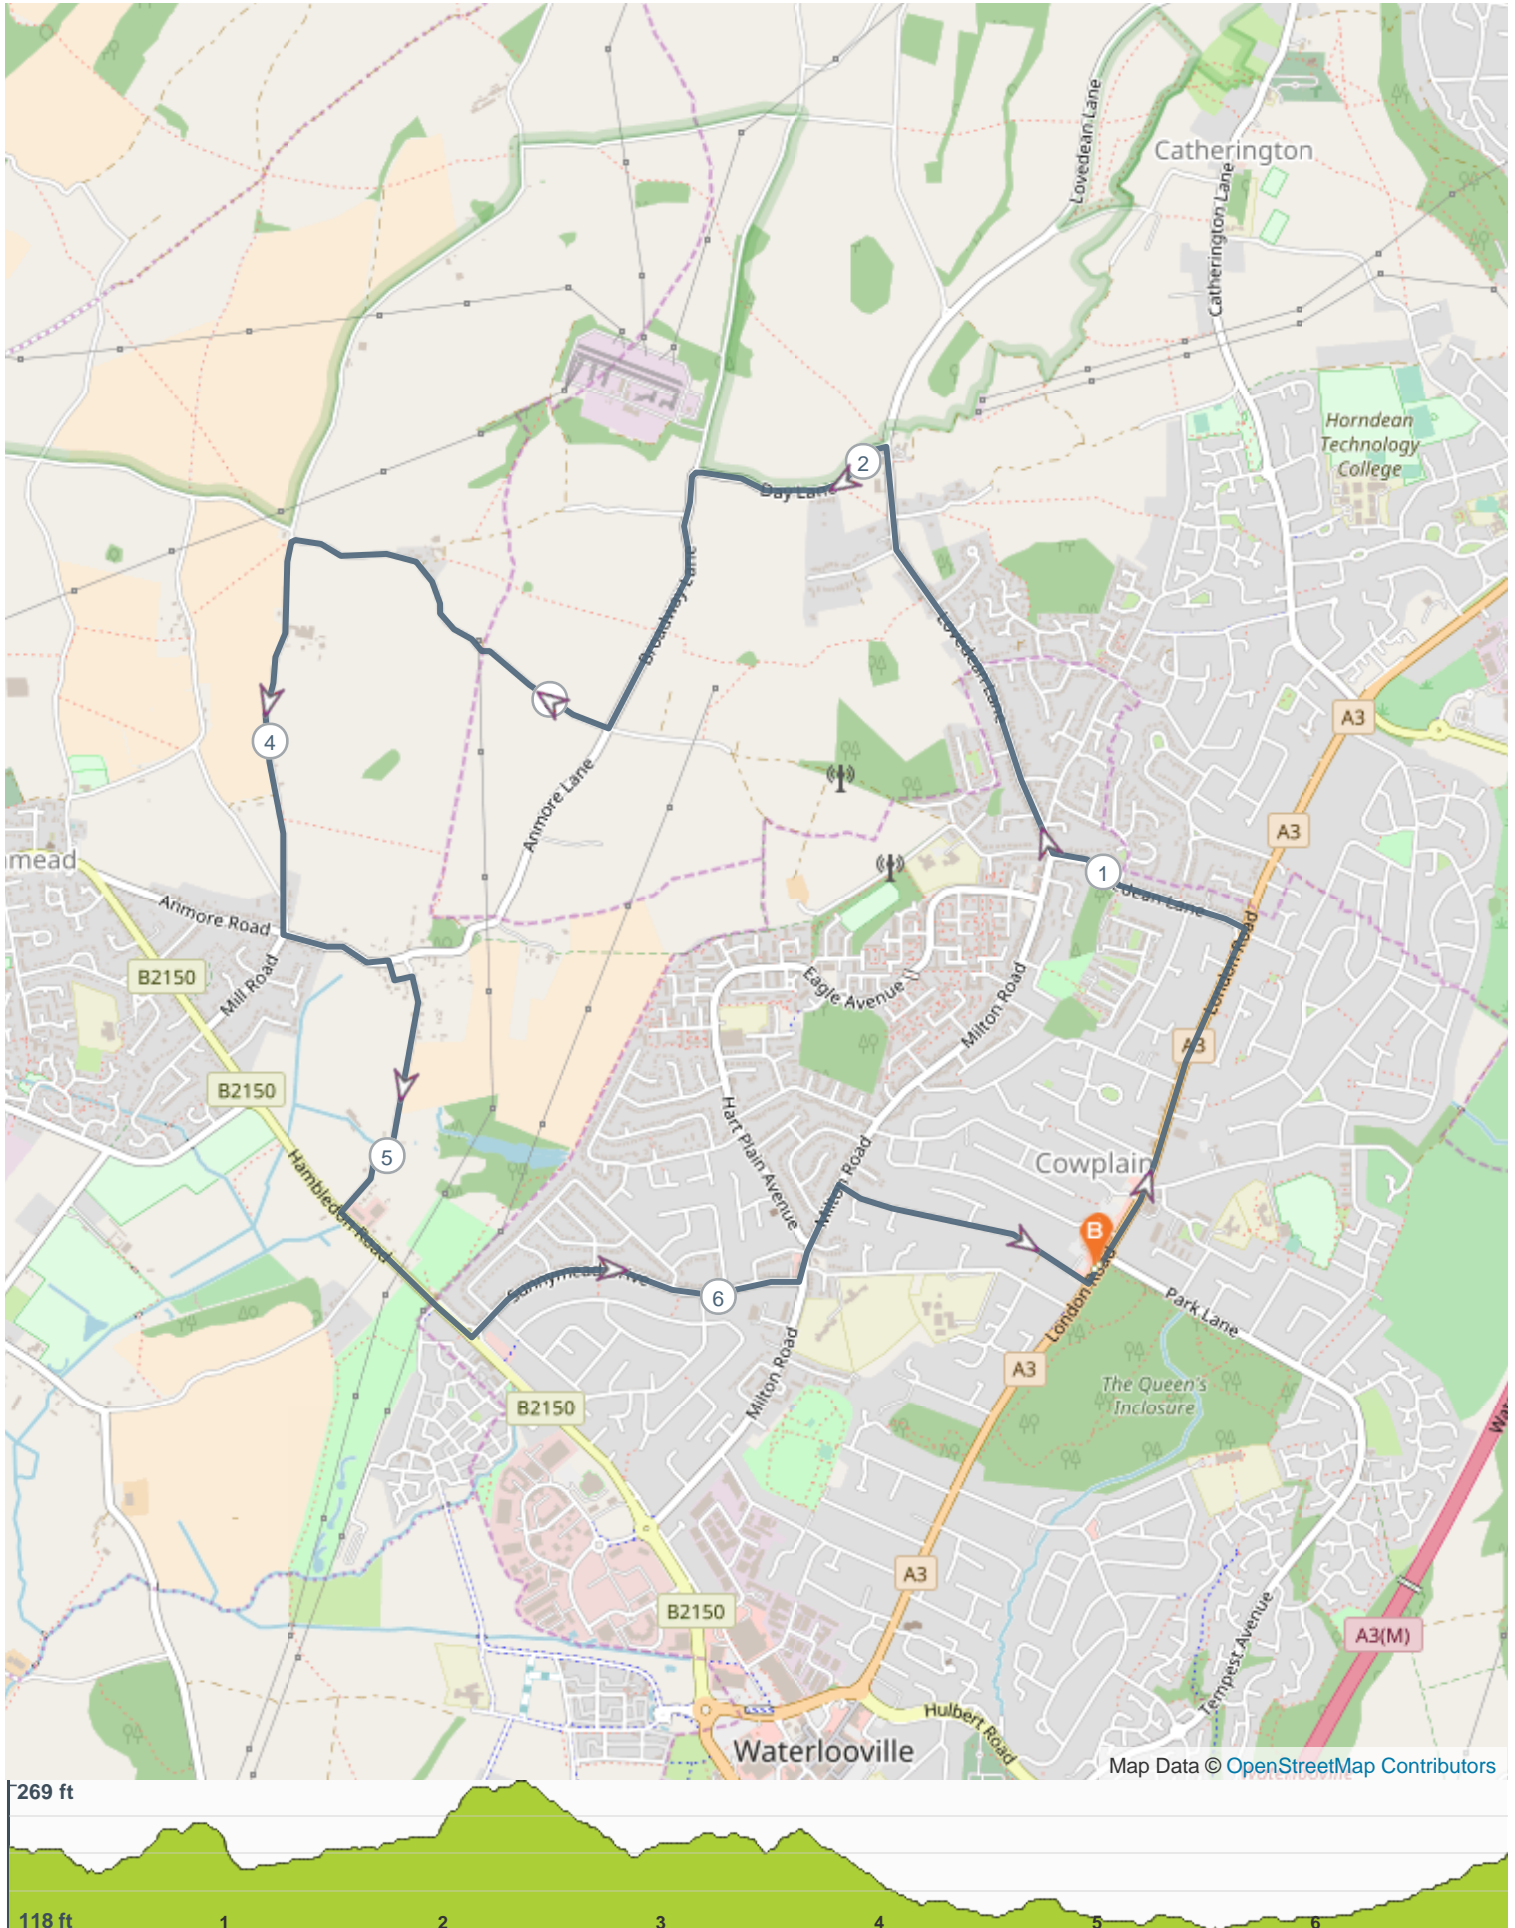

Bird In Hand

ROUTE DIRECTIONS

No	Miles	Turn	Directions
1	0.000		Start on London Road, A3
2	0.615	←	Turn left onto Lovedean Lane
3	1.893	←	Turn left onto Day Lane
4	2.330	↖	Turn slight left onto Broadway Lane
5	2.659	→	Turn right onto Crossway's Road
6	3.612	↖	Turn left onto Edney's Lane
7	4.351	←	Turn left onto Anmore Road
8	4.569	→	Turn right onto Clifton Crescent
9	4.628	→	Turn right onto Soake Road
10	5.059	←	Turn left onto Hambledon Road, B2150
11	5.397	←	Turn left onto Sunnymead Drive
12	6.134	←	Turn left onto Milton Parade
13	6.299	→	Turn right onto Silvester Road
14	6.770	←	Turn left onto London Road, A3
15	6.876		